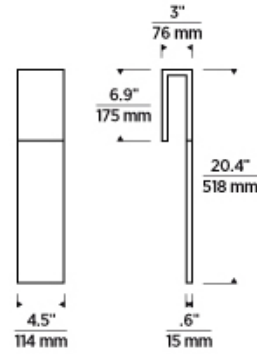

Black (Lit)

Black (Lit)

Natural Copper (Lit)

Natural Brass (Lit)

LAMPING

ORDERING INFORMATION

7000WKLM CRI	COLOR TEMP	LENGTH (A)	FINISH	VOLTAGE
9 90 CRI	27 2700K	20 20.5"	B BLACK P COPPER NB NATURAL BRASS	UNV UNIVERSAL 120V-277V

7000WKLM

JOB NAME

NOTES

KULMA LARGE WALL

SPECIFICATIONS

PRIMARY MATERIAL	Metal
SHADE MATERIAL	Crystal
NET WEIGHT	6.5 lbs
HEIGHT	20.4in
WIDTH	3in
LENGTH	4.5in
WET LISTED	Yes
DAMP LISTED	
DRY LISTED	
GENERAL LISTING	ETL Listed
INCLUDES	