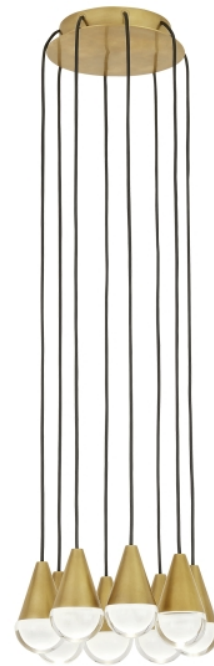

CUPOLA 8 LIGHT CHANDELIER

PRODUCT FEATURES

- Canopy ships with 12 feet of cable per pendant which can be easily cut in the field
- Each port in the canopy comes with a plug to cover an unused ports
- Pendant feature a quick-connect simplifying installation
- Optional spacers and pendant accessories facilitate unique geometries while adding depth and dimension to this stunning collection.
- This item is made of natural brass. It is a living finish that will patina and warm with age which adds richness. If it gets an uneven patina or spots, a brass cleaner can restore the finish
- Protected by a 5-year warranty. Please visit the "About Us" Page on techlighting.com for more for warranty details

Natural Brass

LAMPING

Includes 120V-277V 34.4 watts, 2752 delivered lumens, 3000K LED module. Dimmable with most LED compatible ELV and TRIAC dimmers. Ships with 12 feet of field-cutttable matte black cord. Can be installed on a sloped ceiling up to 45° when swag hooks are used.

Natural Brass

Nightshade Black

ORDERING INFORMATION

700TRSPCPA SHAPE OR SIZE	FINISH	LAMP
8R 8 LIGHT	NB NATURAL BRASS B NIGHTSHADE BLACK	-LED930 INTEGRATED LED 90 CRI 3000K 120V-277V UNV

700TRSPCPA _____

JOB NAME _____

NOTES _____

CUPOLA 8 LIGHT CHANDELIER

SPECIFICATIONS

HARDWARE MATERIAL	Metal
SHADE MATERIAL	Crystal
NET WEIGHT	
HEIGHT	4.7in
WIDTH	10.5in
LENGTH	10.5in
UP LIGHT / DOWN LIGHT / BOTH?	
WET LISTED	
DAMP LISTED	Yes
DRY LISTED	
MIN. HANGING HEIGHT	14.6in
MAX HANGING HEIGHT	146.6in
TOTAL CORD LENGTH	144in
TOTAL STEM LENGTH	
STEM QTY	
SLOPED CEILING ADAPTABLE?	N/A
GENERAL LISTING	ETL Listed
INCLUDES	