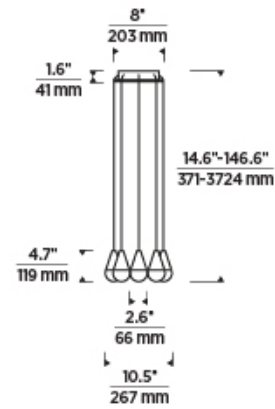

CUPOLA 8 LIGHT CHANDELIER

PRODUCT FEATURES

- Canopy ships with 12 feet of cable per pendant which can be easily cut in the field
- Each port in the canopy comes with a plug to cover an unused ports
- Pendant feature a quick-connect simplifying installation
- Optional spacers and pendant accessories facilitate unique geometries while adding depth and dimension to this stunning collection.
- This item is made of natural brass. It is a living finish that will patina and warm with age which adds richness. If it gets an uneven patina or spots, a brass cleaner can restore the finish
- Protected by a 5-year warranty. Please visit the "About Us" Page on techlighting.com for more for warranty details

Natural Brass

LAMPING

Includes 120V-277V 34.4 watts, 2752 delivered lumens, 3000K LED module. Dimmable with most LED compatible ELV and TRIAC dimmers. Ships with 12 feet of field-cutttable matte black cord. Can be installed on a sloped ceiling up to 45° when swag hooks are used.

Natural Brass

Nightshade Black

ORDERING INFORMATION

700TRSPCPA SHAPE OR SIZE	FINISH	LAMP
8R 8 LIGHT	NB NATURAL BRASS B NIGHTSHADE BLACK	-LED930 INTEGRATED LED 90 CRI 3000K 120V-277V UNV

700TRSPCPA _____

JOB NAME _____

NOTES _____

CUPOLA 8 LIGHT CHANDELIER

SPECIFICATIONS

HARDWARE MATERIAL	Metal
SHADE MATERIAL	Crystal
NET WEIGHT	
HEIGHT	4.7in
WIDTH	10.5in
LENGTH	10.5in
UP LIGHT / DOWN LIGHT / BOTH?	
WET LISTED	
DAMP LISTED	Yes
DRY LISTED	
MIN. HANGING HEIGHT	14.6in
MAX HANGING HEIGHT	146.6in
TOTAL CORD LENGTH	144in
TOTAL STEM LENGTH	
STEM QTY	
SLOPED CEILING ADAPTABLE?	N/A
GENERAL LISTING	ETL Listed
INCLUDES	