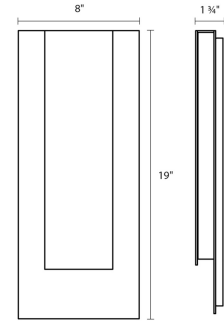

Project:

Reveal Tall LED Sconce Spec Sheet

SKU: 7265.98-WL Learn more at:
<https://sonnemanlight.com/reveal-tall-led-sconce>

Description: An illuminated perimeter is revealed between the layered planes of this LED luminaire, casting light indirectly on three of its textured sides. Also available as a [Short LED Sconce](#).

Type #:

Dimensions

Height:	19"
Width:	8"
Extends:	1.75"
Minimum Extension:	1.75"
Maximum Extension:	1.75"
Canopy/Backplate/Base Width:	7
Canopy/Backplate/Base Depth:	0.5
Canopy/Backplate/Base Height:	18

Installation

Installation:	Licensed electrician required
Installation Orientation:	Vertical

Shipping

Carton 1 L x W x H:	25" X 13" X 6"
Carton 1 Gross Weight:	12 LBS
Fixture Weight:	11

Shade

Shade 1 Material:	Aluminum w/Optical Acrylic
-------------------	----------------------------